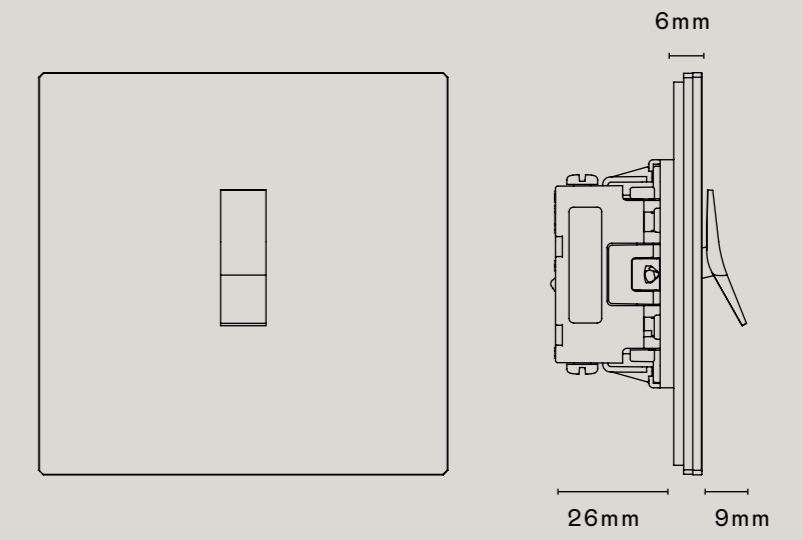

TECHNICAL DETAILS

SOCKETS

POSITIONS

PLATES FOR UNIVERSAL BOXES

PLATES FOR BRITISH BOXES

BOX TYPES