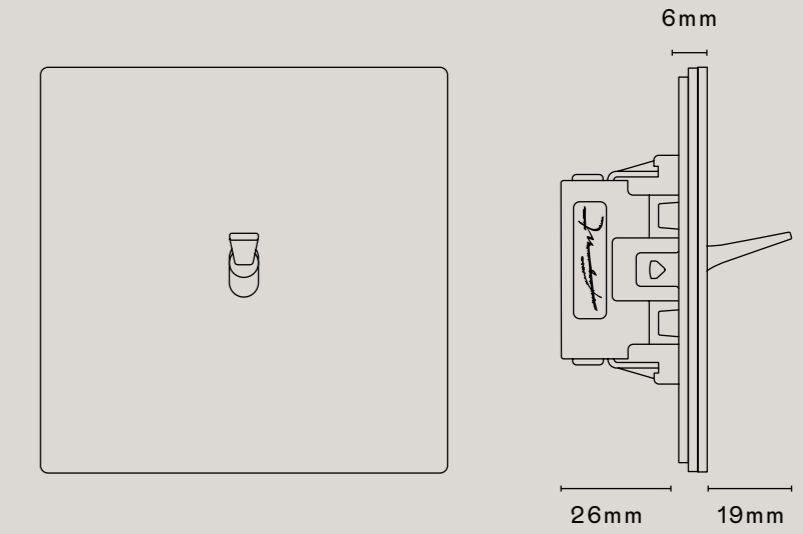

TECHNICAL DETAILS

SOCKETS

POSITIONS

PLATES FOR UNIVERSAL BOXES

PLATES FOR BRITISH BOXES

BOX TYPES